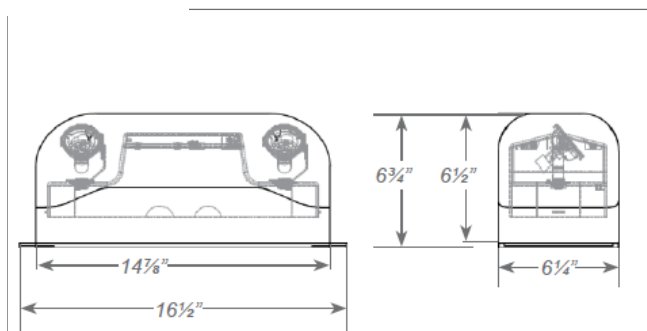

Dimensional Information

Note: RENOVA products are constantly being improved; therefore, the information shown is subject to change without notice. Always consult your lighting representative or RENOVA Lighting Systems, Inc. for the latest information.